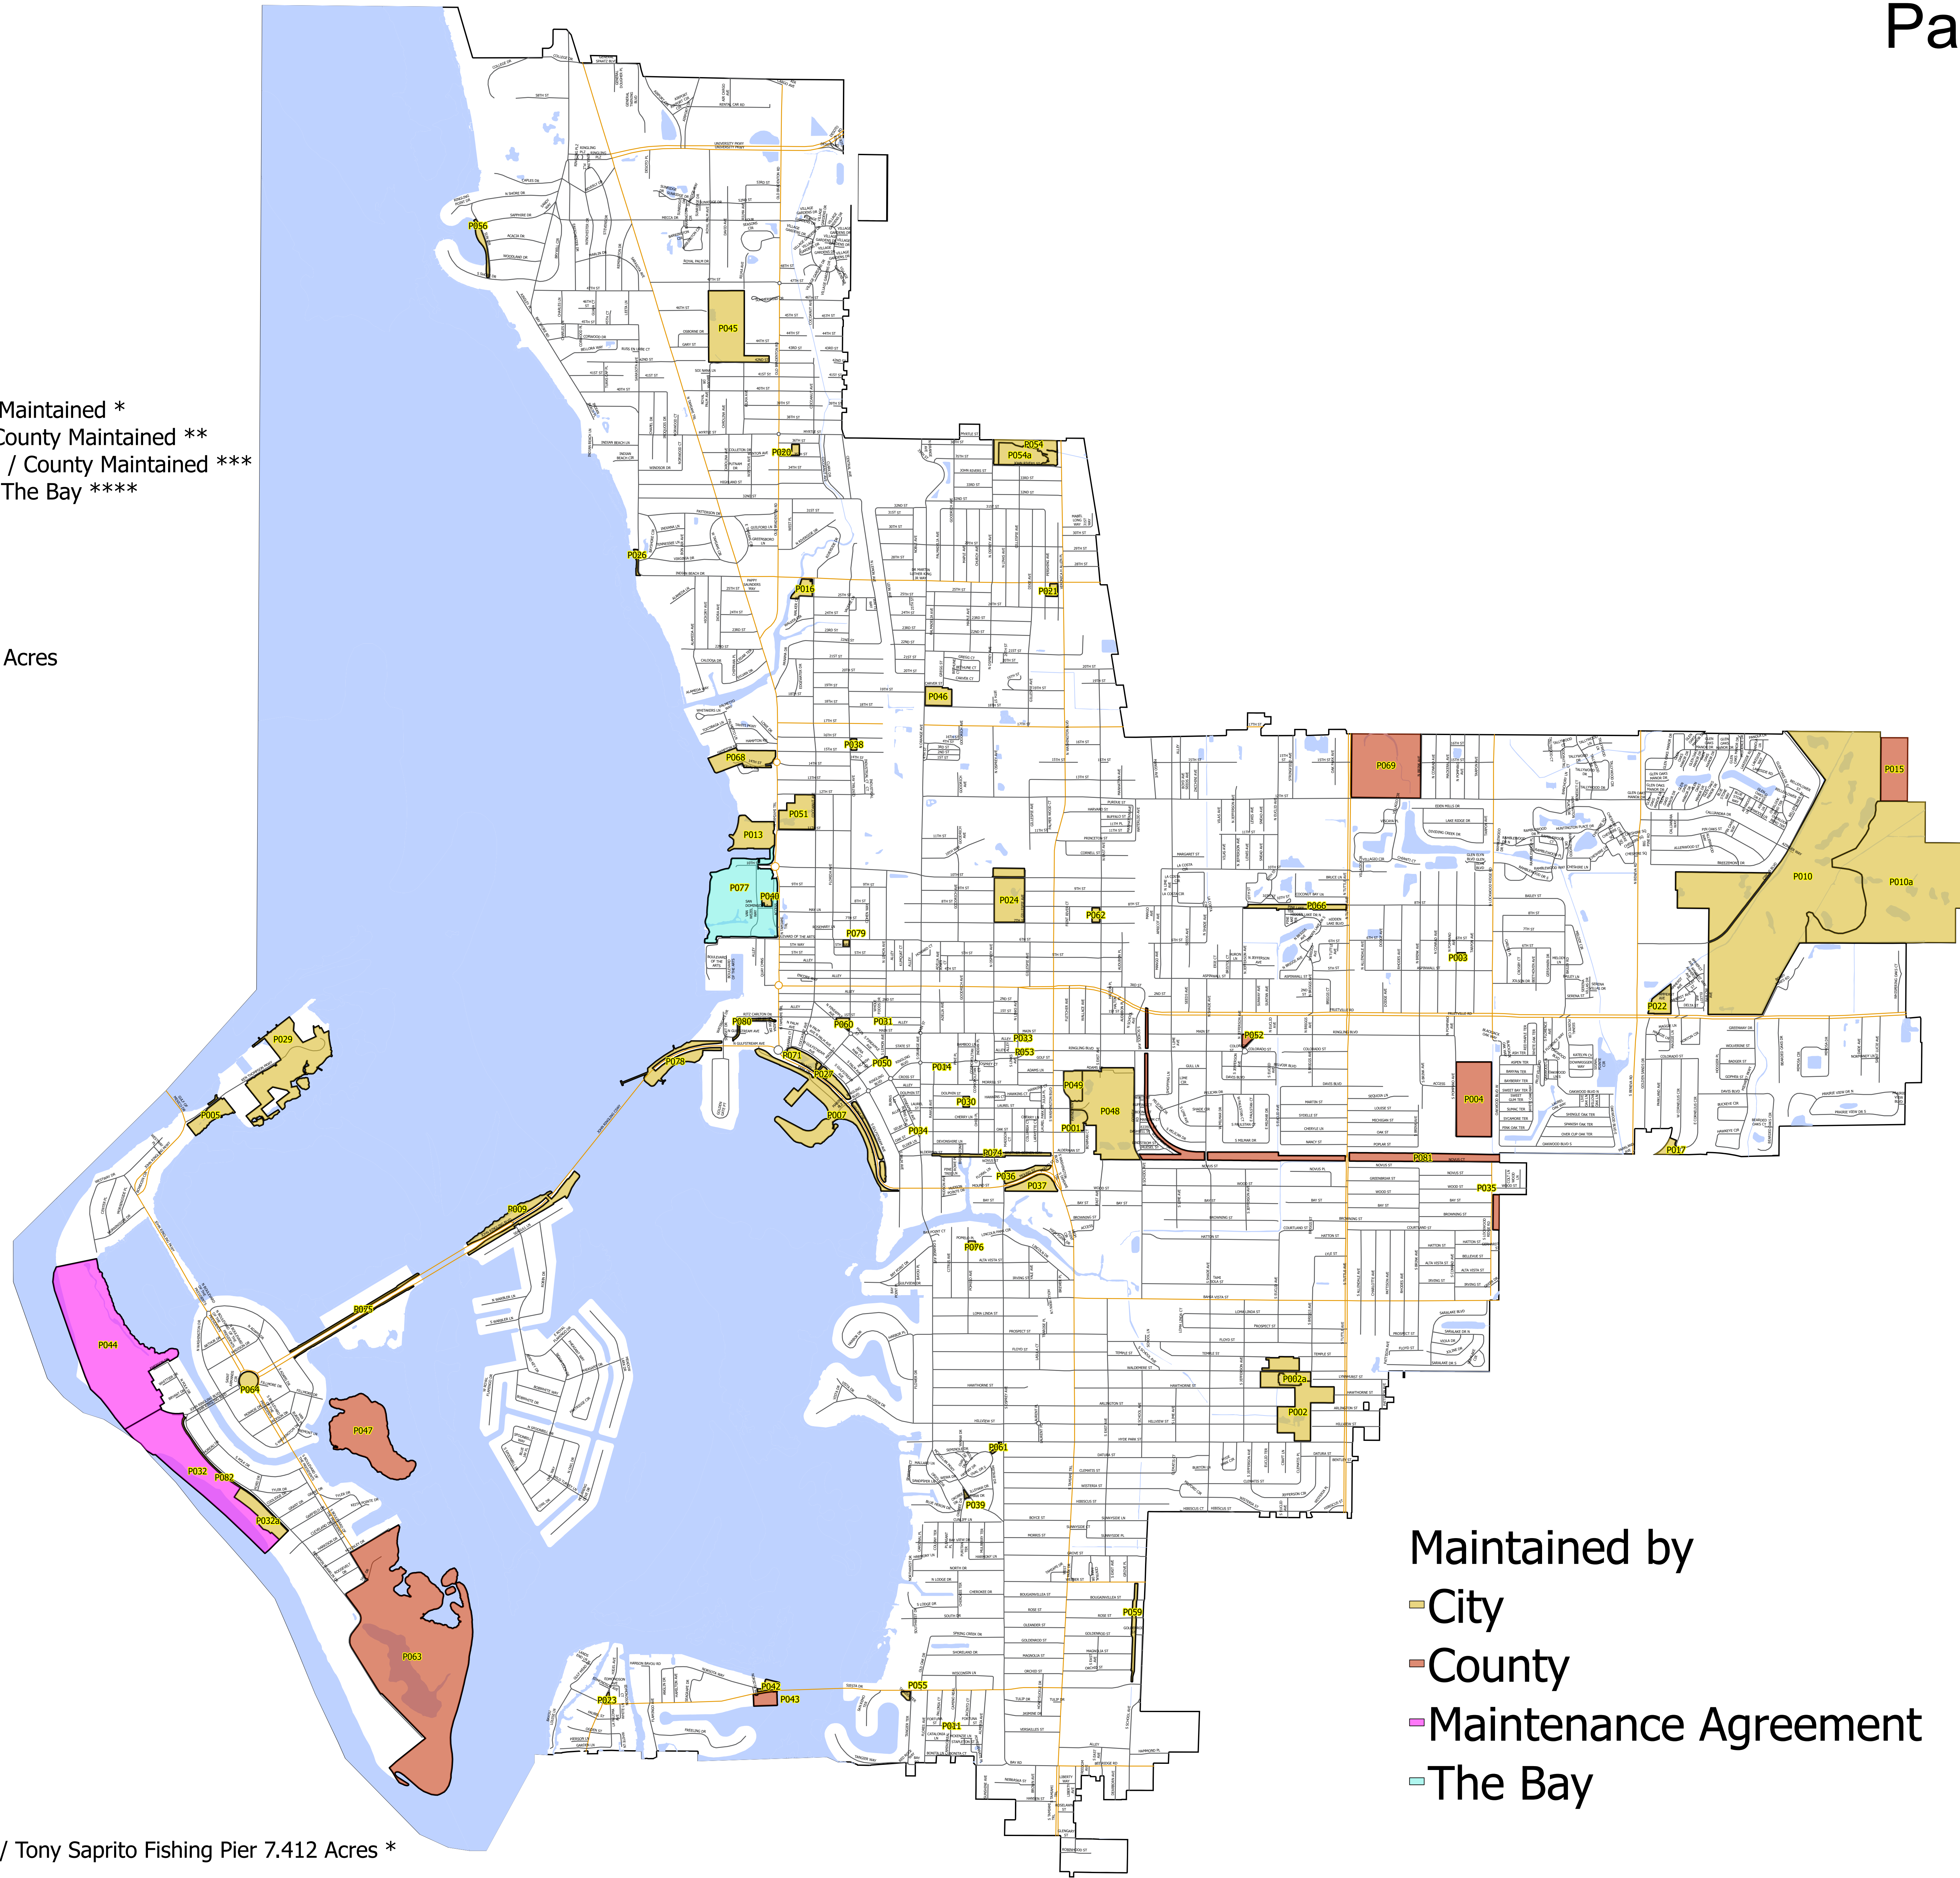

City Owned & Maintained *
City Owned / County Maintained **
County Owned / County Maintained ***
Maintained by The Bay ****

1,028.79 Total Acres

Maintained by

- City
- County
- Maintenance Agreement
- The Bay

Planning & Information
Technology

Current Time: 7/8/2024

All information contained in this map is subject to change at any time. User as acknowledged and accepted all terms and conditions for the use of this map or web application put for by the City of Sarasota GIS & Information Technology